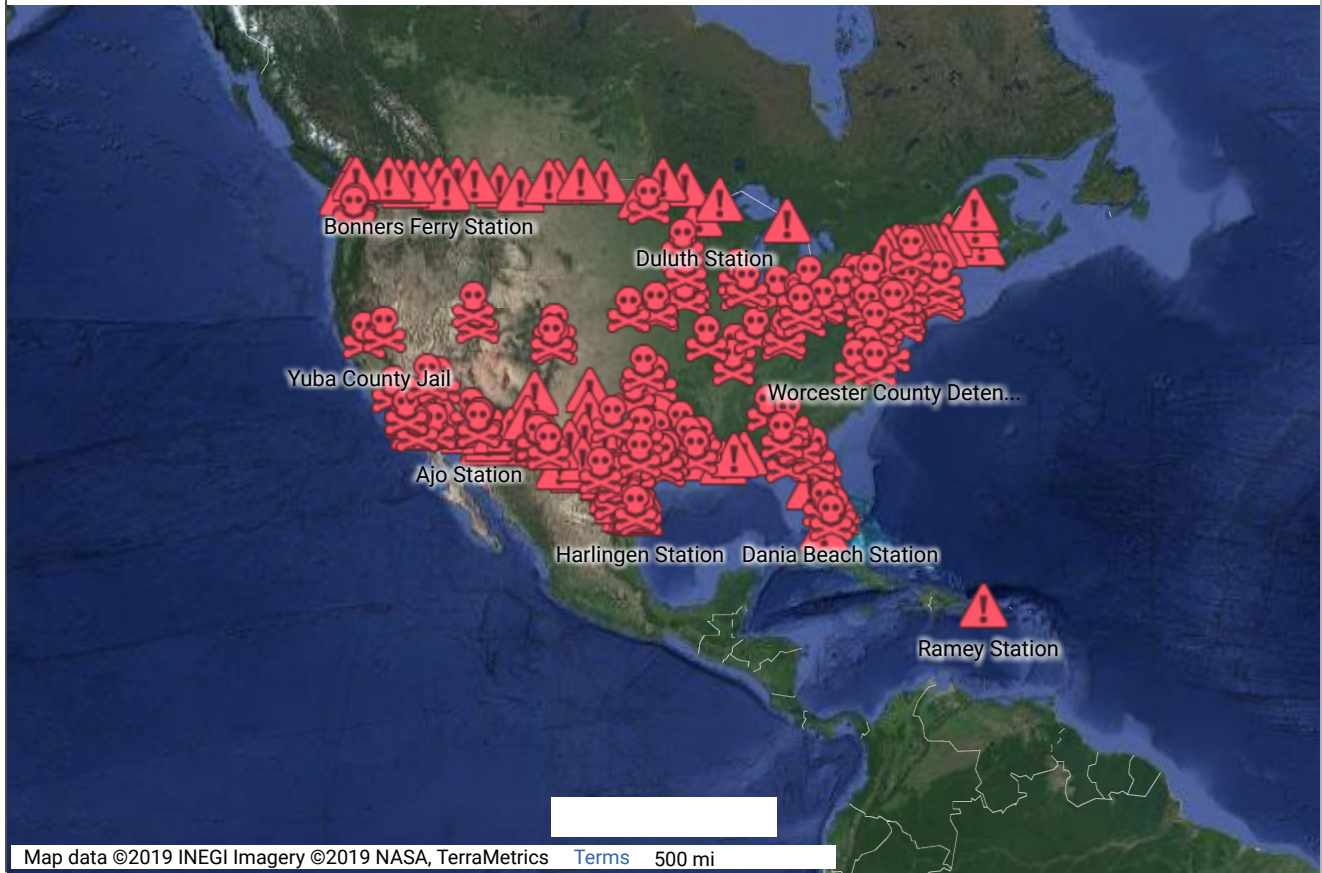

Concentration Camps in the US ☆